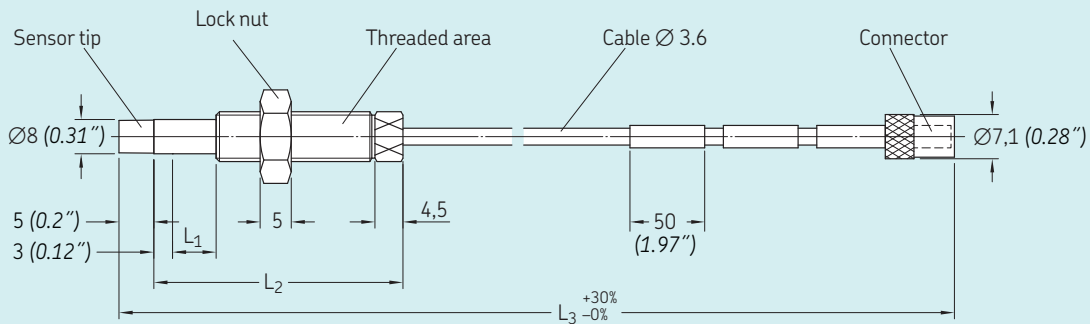

Extension cables

CMSS 985-L extension cable without armour

CMSS 985-A extension cable with armour

Extension cable

CMSS 985-L-40	No armour, 4.0 m length
CMSS 985-L-45	No armour, 4.5 m length
CMSS 985-L-80	No armour, 8.0 m length
CMSS 985-L-85	No armour, 8.5 m length

CMSS 985-A-40	Armoured, 4.0 m length
CMSS 985-A-45	Armoured, 4.5 m length
CMSS 985-A-80	Armoured, 8.0 m length
CMSS 985-A-85	Armoured, 8.5 m length

CMSS 78-L standard probe (without armour)

Example

CMSS 78-LU2-00-12-10 8 mm diameter probe, no armour, 3/8-24 UNF thread, unthreaded case length (L_1) 0 in, case length (L_2) 1.2 in, pigtail cable length (L_3) 1 m