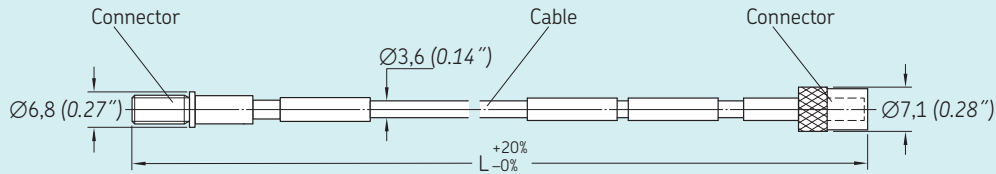

Extension cables

CMSS 985-L extension cable without armour

CMSS 985-A extension cable with armour

Extension cable

CMSS 985-L-40	No armour, 4.0 m length
CMSS 985-L-45	No armour, 4.5 m length
CMSS 985-L-80	No armour, 8.0 m length
CMSS 985-L-85	No armour, 8.5 m length

CMSS 985-A-40	Armoured, 4.0 m length
CMSS 985-A-45	Armoured, 4.5 m length
CMSS 985-A-80	Armoured, 8.0 m length
CMSS 985-A-85	Armoured, 8.5 m length

CMSS 78-L standard probe (without armour)

Example

CMSS 78-LU2-00-12-10 8 mm diameter probe, no armour, 3/8-24 UNF thread, unthreaded case length (L_1) 0 in, case length (L_2) 1.2 in, pigtail cable length (L_3) 1 m