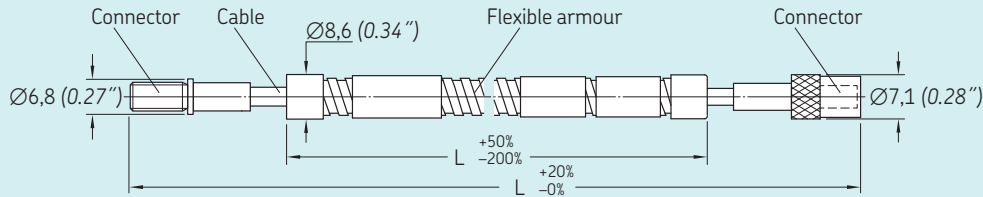

Extension cables

CMSS 985-L extension cable without armour

CMSS 985-A extension cable with armour

Extension cable

CMSS 985-L-40	No armour, 4.0 m length
CMSS 985-L-45	No armour, 4.5 m length
CMSS 985-L-80	No armour, 8.0 m length
CMSS 985-L-85	No armour, 8.5 m length

CMSS 985-A-40	Armoured, 4.0 m length
CMSS 985-A-45	Armoured, 4.5 m length
CMSS 985-A-80	Armoured, 8.0 m length
CMSS 985-A-85	Armoured, 8.5 m length

CMSS 78-L standard probe (without armour)

Example

CMSS 78-LU2-00-12-10 8 mm diameter probe, no armour, 3/8-24 UNF thread, unthreaded case length (L_1) 0 in, case length (L_2) 1.2 in, pigtail cable length (L_3) 1 m