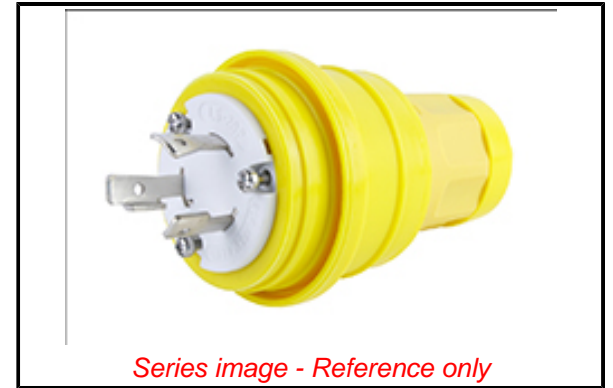

PLEASE CHECK WWW.MOLEX.COM FOR LATEST PART INFORMATION

Part Number: [1301470018](#)
Status: **Active**
Overview: [Watertite Extreme Wet-Location Wiring Solutions](#)
Description: Watertite Extreme Plug with Locking Blade, 2 Pole/3 Wire, NEMA L5-20, 125V, Cord Grip Body Size F3

Documents:

[Drawing (PDF)](#)
[Brochure (PDF)](#)

[RoHS Certificate of Compliance (PDF)](#)

Agency Certification

CSA LR6837
UL E10176

General

Product Family Wiring Devices
Series [130147](#)
IP Rating IP67
NEMA Configuration NEMA L5-20
Overview [Watertite Extreme Wet-Location Wiring Solutions](#)
Product Name Watertite Extreme
Receptacle Type N/A
Specialty N/A
Taxonomy Wiring Devices
Type Plug
UPC 78678871211

Physical

Cord Grip Body Size F3 3/4"
Flange No
Flip Lid No
Gender Male
Length N/A
Locking Blade Yes
Net Weight 222.260/g
Poles 2-pole/3-wire

Electrical

Cord Type N/A
Current - Maximum per Contact 20.0A
GFCI No
Lighted Connector No
Voltage - Maximum 125V

Material Info

Engineering Number 26W47

Reference - Drawing Numbers

Sales Drawing 1301470018-000

EU ELV

Not Relevant

EU RoHS

Not Reviewed

REACH SVHC

Not Reviewed

Halogen-Free

Status

Not Reviewed

For more information, please visit [Contact US](#)

China ROHS

Not Reviewed

ELV

Not Relevant

RoHS Phthalates

Not Reviewed

Search Parts in this Series

[130147 Series](#)