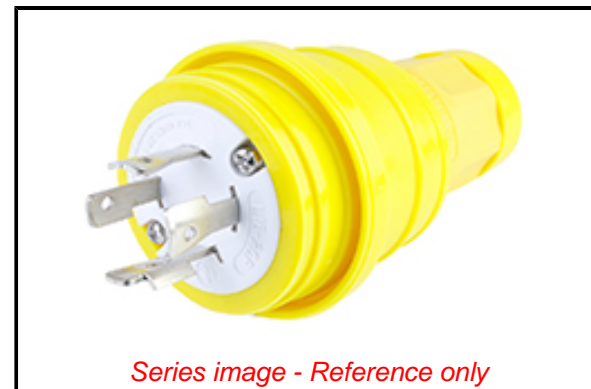

PLEASE CHECK WWW.MOLEX.COM FOR LATEST PART INFORMATION

Part Number: [1301470029](#)
Status: **Active**
Overview: [Watertite Extreme Wet-Location Wiring Solutions](#)
Description: Watertite Extreme Plug with Locking Blade, 3 Pole/4 Wire, NEMA L16-20, 3ø 480V, Cord Grip Body Size F3

Documents:

[Drawing (PDF)](#) [RoHS Certificate of Compliance (PDF)](#)
[Brochure (PDF)](#)

Agency Certification

CSA LR6837
UL E10176

General

Product Family Wiring Devices
Series [130147](#)
IP Rating IP67
NEMA Configuration NEMA L16-20
Overview [Watertite Extreme Wet-Location Wiring Solutions](#)
Product Name Watertite Extreme
Receptacle Type N/A
Specialty N/A
Taxonomy Wiring Devices
Type Plug
UPC 78678871215

Physical

Cord Grip Body Size F3 3/4"
Flange No
Flip Lid No
Gender Male
Length N/A
Locking Blade Yes
Net Weight 217.270/g
Poles 3-pole/4-wire

Electrical

Cord Type N/A
Current - Maximum per Contact 20.0A
GFCI No
Lighted Connector No
Voltage - Maximum 3ø 480V

Material Info

Engineering Number 26W76

Reference - Drawing Numbers

Sales Drawing 1301470029-000

EU ELV

Not Relevant

EU RoHS

Not Reviewed

REACH SVHC

Not Reviewed

Halogen-Free

Status

Not Reviewed

For more information, please visit [Contact US](#)

China ROHS

Not Reviewed

ELV

Not Relevant

RoHS Phthalates

Not Reviewed

Search Parts in this Series

[130147 Series](#)