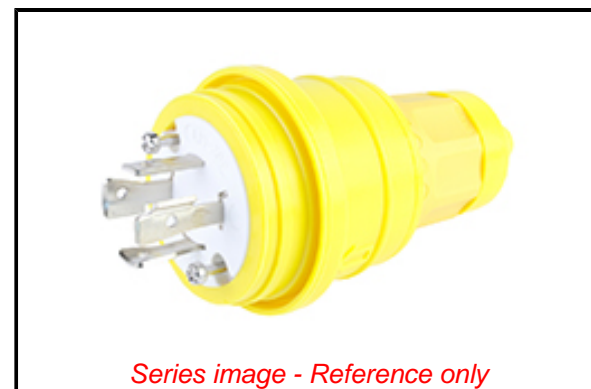

**PLEASE CHECK WWW.MOLEX.COM FOR LATEST PART INFORMATION**

**Part Number:** [1301470027](#)  
**Status:** **Active**  
**Overview:** [Watertite Extreme Wet-Location Wiring Solutions](#)  
**Description:** Watertite Extreme Plug with Locking Blade, 3 Pole/4 Wire, NEMA L15-20, 3ø 250V, Cord Grip Body Size F3

**Documents:**

[Drawing \(PDF\)](#) [RoHS Certificate of Compliance \(PDF\)](#)  
[Brochure \(PDF\)](#)

**Agency Certification**

CSA LR6837  
 UL E10176

**General**

Product Family Wiring Devices  
 Series [130147](#)  
 IP Rating IP67  
 NEMA Configuration NEMA L15-20  
 Overview [Watertite Extreme Wet-Location Wiring Solutions](#)  
 Product Name Watertite Extreme  
 Receptacle Type N/A  
 Specialty N/A  
 Taxonomy Wiring Devices  
 Type Plug  
 UPC 78678871214

**Physical**

Cord Grip Body Size F3 3/4"  
 Flange No  
 Flip Lid No  
 Gender Male  
 Length N/A  
 Locking Blade Yes  
 Net Weight 274.423/g  
 Poles 3-pole/4-wire

**Electrical**

Cord Type N/A  
 Current - Maximum per Contact 20.0A  
 GFCI No  
 Lighted Connector No  
 Voltage - Maximum 3ø 250V

**Material Info**

Engineering Number 26W75

**Reference - Drawing Numbers**

Sales Drawing 1301470027-000

**EU ELV**

**Not Relevant**

**EU RoHS**

**Not Reviewed**