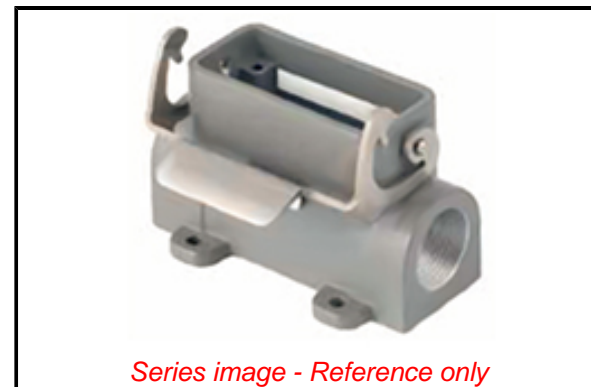

PLEASE CHECK WWW.MOLEX.COM FOR LATEST PART INFORMATION

Part Number: [0936011141](#)
Status: **Active**
Overview: GWconnect Heavy Duty Connectors (HDC)
Description: GWconnect STD - Standard, Single Lever Surface Mount Housing, Die-cast Aluminum, with 1 Lever, Size 10A «49x16», Pg21 Thread, Grey

Documents:

3D Model	Drawing (PDF)
3D Model (PDF)	RoHS Certificate of Compliance (PDF)

Agency Certification

CSA	256883
UL	E249674

General

Product Family	Industrial Connectors / Enclosures
Series	93601
Component Size	10A «49X16»
Component Type	Single Lever SMT Housing
IP Rating	IP66
Overview	GWconnect Heavy Duty Connectors (HDC)
Product Category	Heavy Duty Connectors
Product Name	GWconnect
Standard	ANSI/UL 50, ANSI/UL 50 E, CSA C22.2 No.94-1-2, EN 61984
Taxonomy	Heavy-Duty Connectors
Type	STD
UPC	887191873480

Physical

Housing Coating	Polyester Powder
Housing Color	Grey RAL 7037
Lock to Mating Part	Yes
Material - Housing	Die-cast Aluminum
Material - Lever	Stainless Steel
Mounting Style	Surface Mount
Net Weight	156.000/g
Number of Levers	1
Packaging Type	Bag
Thread Size	Pg21
Thread Type	(Pg)

Electrical

Voltage - Maximum	500V

Material Info

Engineering Number	7810.4507.0

Reference - Drawing Numbers

Sales Drawing	936011126-000

Series image - Reference only

EU ELV

Not Relevant

EU RoHS

Compliant

REACH SVHC

Not Contained Per - ED/71/2019 (16 July 2019)

Halogen-Free

Status

Not Reviewed

For more information, please visit [Contact US](#)

China ROHS

ELV

RoHS Phthalates

ZZCERT_CE -

Declaration of

Conformity

China RoHS

Green Image

Not Relevant

Not Contained

CER_4000400719_00_000.pdf

Search Parts in this Series

[93601](#) Series

Use With

Size 10A «49x16» S-A and S-D Inserts