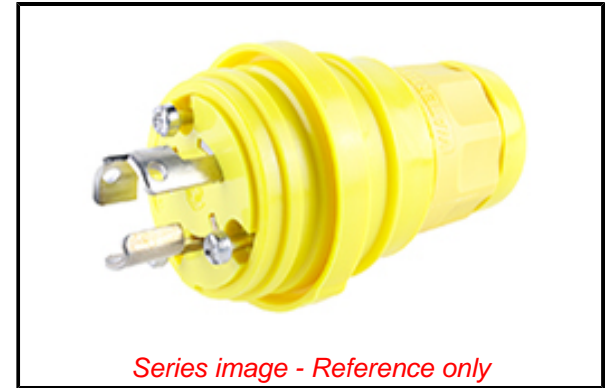

**PLEASE CHECK WWW.MOLEX.COM FOR LATEST PART INFORMATION**

**Part Number:** [1301460079](#)  
**Status:** **Active**  
**Overview:** [Watertite Extreme Wet-Location Wiring Solutions](#)  
**Description:** Watertite Extreme Plug with Locking Blade, 2 Pole/3 Wire, NEMA L7-15, 277V, Cord Grip Body Size F2, Silicone Husk

**Documents:**

[Drawing \(PDF\)](#)

[Datasheet \(PDF\)](#)

[RoHS Certificate of Compliance \(PDF\)](#)

**Agency Certification**

CSA LR6837  
 UL E10176

**General**

Product Family Wiring Devices  
 Series [130146](#)  
 IP Rating IP69K  
 NEMA Configuration NEMA L7-15  
 Overview [Watertite Extreme Wet-Location Wiring Solutions](#)  
 Product Name Watertite Extreme  
 Receptacle Type N/A  
 Specialty N/A  
 Taxonomy Wiring Devices  
 Type Plug  
 UPC 78678871204

**Physical**

Cord Grip Body Size F2 1/2"  
 Flange No  
 Flip Lid No  
 Gender Male  
 Length N/A  
 Locking Blade Yes  
 Poles 2-pole/3-wire

**Electrical**

Cord Type N/A  
 Current - Maximum per Contact 15.0A  
 GFCI No  
 Lighted Connector No  
 Voltage - Maximum 277V

**Material Info**

Engineering Number 24W34

**Reference - Drawing Numbers**

Sales Drawing 1301460079-000

**EU ELV**

**Not Relevant**

**EU RoHS**

**Not Reviewed**