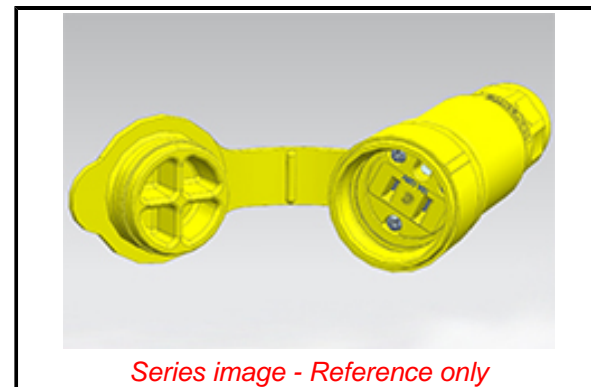

PLEASE CHECK WWW.MOLEX.COM FOR LATEST PART INFORMATION

Part Number: [1301460060](#)
Status: **Active**
Overview: [Watertite Extreme Wet-Location Wiring Solutions](#)
Description: [Watertite Extreme Connector, 2 Pole/3 Wire, NEMA 5-15, 125V, Cord Grip Body Size F2, Silicone Husk](#)

Documents:

[Datasheet (PDF)](#) [RoHS Certificate of Compliance (PDF)](#)

Agency Certification

CSA LR6837
UL E10176

General

Product Family [Wiring Devices](#)
Series [130146](#)
IP Rating [IP69K](#)
NEMA Configuration [NEMA 5-15](#)
Overview [Watertite Extreme Wet-Location Wiring Solutions](#)
Product Name [Watertite Extreme](#)
Receptacle Type [Single](#)
Specialty [N/A](#)
Taxonomy [Wiring Devices](#)
Type [Connector](#)
UPC [78678871102](#)

Physical

Cord Grip Body Size [F2 1/2"](#)
Flange [No](#)
Flip Lid [No](#)
Gender [Female](#)
Length [N/A](#)
Locking Blade [No](#)
Net Weight [186.426/g](#)
Poles [2-pole/3-wire](#)

Electrical

Cord Type [N/A](#)
Current - Maximum per Contact [15.0A](#)
GFCI [No](#)
Lighted Connector [No](#)
Voltage - Maximum [125V](#)

Material Info

Engineering Number [15W47](#)

Series image - Reference only

EU ELV

Not Relevant

EU RoHS

Not Reviewed

REACH SVHC

Not Reviewed

Halogen-Free

Status

Not Reviewed

For more information, please visit [Contact US](#)

China ROHS

Not Reviewed

ELV

Not Relevant

RoHS Phthalates

Not Reviewed

Search Parts in this Series

[130146 Series](#)