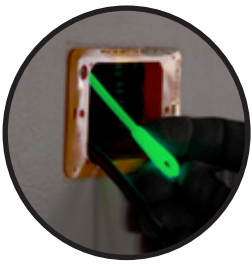


GLOW FISH TAPE

Fully removable 20-foot glow tape
for increased functionality

Patent Pending

KLEIN
TOOLS

GLOW FISH TAPE

Klein Tools' first fully glow-in-the-dark fish tape. The unique clear case permits ambient light to easily charge the glow tape and tip, providing a bright glow for use in low light. The fiberglass tape is fully removable from case for wall cavity, drop ceiling, and conduit pass through feeding. The anchor end features a stainless-steel fish rod connector for use with our fish rod accessories, allowing this fish tape to also function as a super-flex glow rod. An optimal fish tape for installing wire or cable behind walls and ceilings, in short box-to-box runs and branch circuits, or in flexible tubing. This fish tape's compact size makes it a great addition to your everyday tool bag.

EASILY SPOT THE GLOW, BULLET TIP

FULLY REMOVABLE FROM CASE FOR MORE VERSATILE APPLICATION

Doubles as a super-flex glow rod when fish rod attachment is attached

Glow-in-the-dark, 20-Foot fiberglass fish tape

Narrow, glow-in-the-dark eyelet tip for easy feeding

Durable case and handle offer superior impact resistance

Alignment mark on case makes for easy re-installation into housing

Fish tape anchor

Clear housing allows tape to charge in the case

© 2020 Klein Tools, Inc.
Lincolnshire, IL 60069
82932 Rev. 10/20 A

Cat. No.	UPC 0-92644+	Description	Dimensions
50550	50550-8	20' Glow Fish Tape - Removable glow-in-the-dark fiberglass tape and tip	1.2" x 7.6" x 8.8" (3.0 x 19.2 x 22.4 cm)