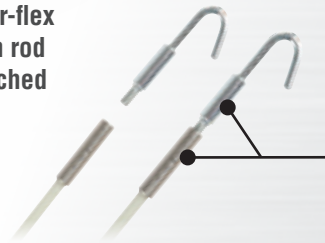


GLOW FISH TAPE

Fully removable 20-foot glow tape
for increased functionality

Patent Pending

KLEIN
TOOLS

GLOW FISH TAPE

Klein Tools' first fully glow-in-the-dark fish tape. The unique clear case permits ambient light to easily charge the glow tape and tip, providing a bright glow for use in low light. The fiberglass tape is fully removable from case for wall cavity, drop ceiling, and conduit pass through feeding. The anchor end features a stainless-steel fish rod connector for use with our fish rod accessories, allowing this fish tape to also function as a super-flex glow rod. An optimal fish tape for installing wire or cable behind walls and ceilings, in short box-to-box runs and branch circuits, or in flexible tubing. This fish tape's compact size makes it a great addition to your everyday tool bag.

EASILY SPOT THE GLOW, BULLET TIP

FULLY REMOVABLE FROM CASE FOR MORE VERSATILE APPLICATION

Doubles as a super-flex glow rod when fish rod attachment is attached

Glow-in-the-dark, 20-Foot fiberglass fish tape

Narrow, glow-in-the-dark eyelet tip for easy feeding

Durable case and handle offer superior impact resistance

Alignment mark on case makes for easy re-installation into housing

Fish tape anchor

Clear housing allows tape to charge in the case

© 2020 Klein Tools, Inc.
Lincolnshire, IL 60069
82932 Rev. 10/20 A

Cat. No.	UPC 0-92644+	Description	Dimensions
50550	50550-8	20' Glow Fish Tape - Removable glow-in-the-dark fiberglass tape and tip	1.2" x 7.6" x 8.8" (3.0 x 19.2 x 22.4 cm)