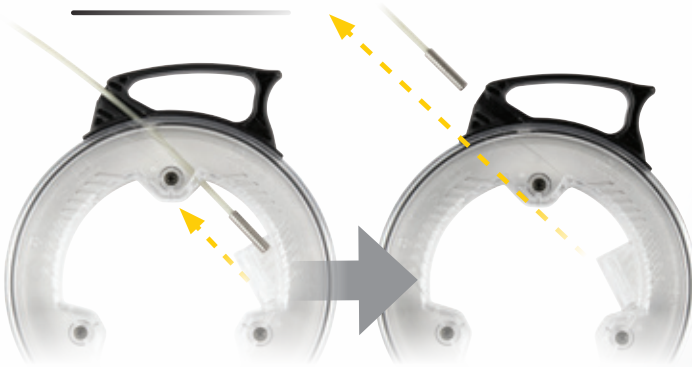


GLOW FISH TAPE

Fully removable 20-foot glow tape
for increased functionality

Patent Pending

KLEIN
TOOLS

GLOW FISH TAPE

Klein Tools' first fully glow-in-the-dark fish tape. The unique clear case permits ambient light to easily charge the glow tape and tip, providing a bright glow for use in low light. The fiberglass tape is fully removable from case for wall cavity, drop ceiling, and conduit pass through feeding. The anchor end features a stainless-steel fish rod connector for use with our fish rod accessories, allowing this fish tape to also function as a super-flex glow rod. An optimal fish tape for installing wire or cable behind walls and ceilings, in short box-to-box runs and branch circuits, or in flexible tubing. This fish tape's compact size makes it a great addition to your everyday tool bag.

EASILY SPOT THE GLOW, BULLET TIP

FULLY REMOVABLE FROM CASE FOR MORE VERSATILE APPLICATION

Doubles as a super-flex glow rod when fish rod attachment is attached

Glow-in-the-dark, 20-Foot fiberglass fish tape

Narrow, glow-in-the-dark eyelet tip for easy feeding

Durable case and handle offer superior impact resistance

Alignment mark on case makes for easy re-installation into housing

Fish tape anchor

Clear housing allows tape to charge in the case

© 2020 Klein Tools, Inc.
Lincolnshire, IL 60069
82932 Rev. 10/20 A

Cat. No.	UPC 0-92644+	Description	Dimensions
50550	50550-8	20' Glow Fish Tape - Removable glow-in-the-dark fiberglass tape and tip	1.2" x 7.6" x 8.8" (3.0 x 19.2 x 22.4 cm)