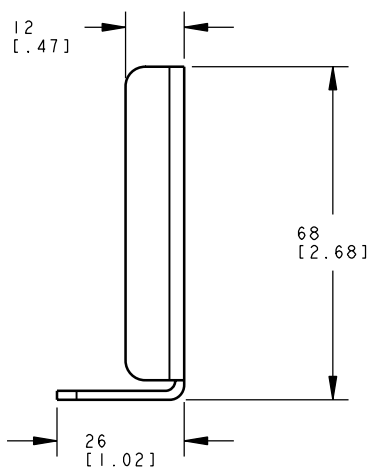

8 7 6 5 4 3 2 1

NOTES:
1. ALL DIMENSIONS ARE MILLIMETERS [INCHES] UNLESS OTHERWISE NOTED.

This drawing is the property of BANNER ENGINEERING CORP. and is proprietary in general and in detail. Its contents shall not be revealed to outside parties without written consent of BANNER.

BANNER ENGINEERING CORP.
P.O. BOX 9414
MINNEAPOLIS, MN 55440

THIRD ANGLE PROJECTION

TITLE

RMB50
WEB CAD DRAWINGS 2D/3D

SIZE B	DRAWING NO. 141608	REV. 1
SCALE 1:1		SHEET 1 OF 1

8 7 6 5 4 3 2 1

PRO/E