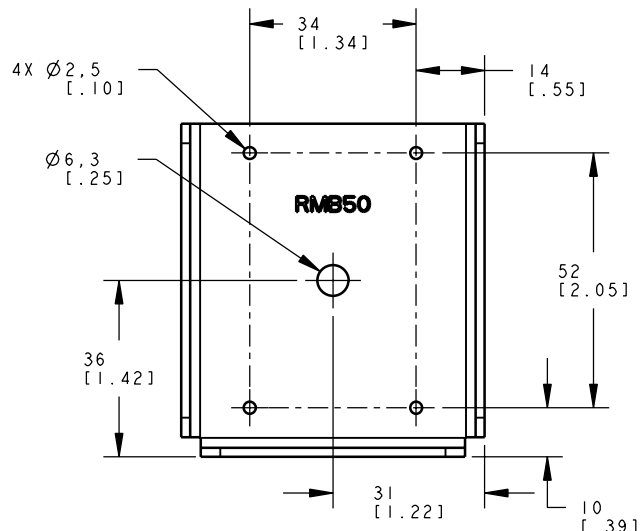

8 7 6 5 4 3 2 1

NOTES:
1. ALL DIMENSIONS ARE MILLIMETERS [INCHES] UNLESS OTHERWISE NOTED.

This drawing is the property of BANNER ENGINEERING CORP. and is proprietary in general and in detail. Its contents shall not be revealed to outside parties without written consent of BANNER.

BANNER ENGINEERING CORP.
P.O. BOX 9414
MINNEAPOLIS, MN 55440

THIRD ANGLE PROJECTION

TITLE

RMB50
WEB CAD DRAWINGS 2D/3D

SIZE B	DRAWING NO. 141608	REV. 1
SCALE 1:1		SHEET 1 OF 1

8 7 6 5 4 3 2 1

PRO/E