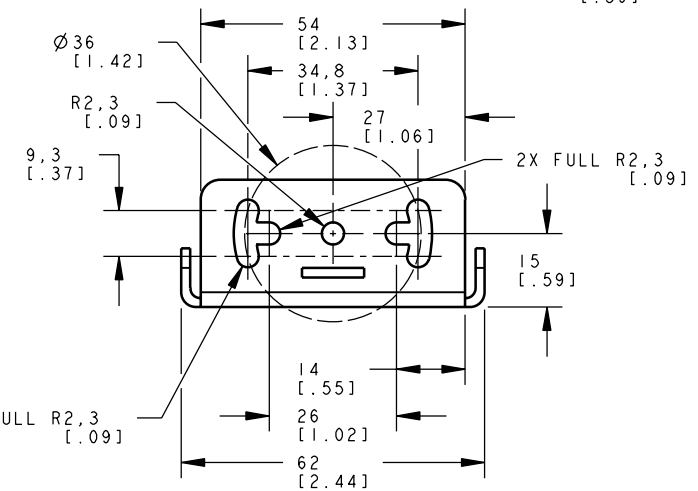

8 7 6 5 4 3 2 1

NOTES:
1. ALL DIMENSIONS ARE MILLIMETERS [INCHES] UNLESS OTHERWISE NOTED.

This drawing is the property of BANNER ENGINEERING CORP. and is proprietary in general and in detail. Its contents shall not be revealed to outside parties without written consent of BANNER.

BANNER ENGINEERING CORP.
P.O. BOX 9414
MINNEAPOLIS, MN 55440

THIRD ANGLE PROJECTION

TITLE

RMB50
WEB CAD DRAWINGS 2D/3D

SIZE B	DRAWING NO. 141608	REV. 1
SCALE 1:1		SHEET 1 OF 1

8 7 6 5 4 3 2 1

PRO/E