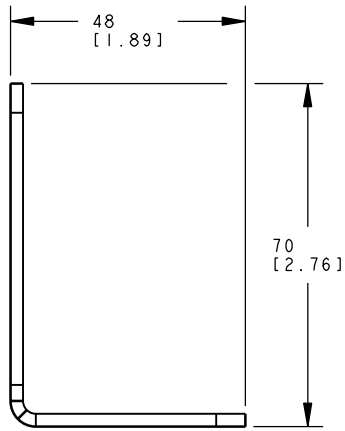

8 7 6 5 4 3 2 1

D

C

B

A

ISOMETRIC VIEW
SCALE 1:1

NOTES:
1. ALL DIMENSIONS ARE MILLIMETERS [INCHES] UNLESS OTHERWISE NOTED.

This drawing is the property of BANNER ENGINEERING CORP. and is proprietary in general and in detail. Its contents shall not be revealed to outside parties without written consent of BANNER.

BANNER ENGINEERING CORP.
P.O. BOX 9414
MINNEAPOLIS, MN 55440

THIRD ANGLE PROJECTION

TITLE

SMBAMS30RLS
WEB CAD DRAWINGS 2D/3D

SIZE B	DRAWING NO. 141790	REV. 1
-----------	-----------------------	-----------

SCALE 1:1	SHEET 1 OF 1
--------------	-----------------

8 7 6 5 4 3 2 1

PRO/E