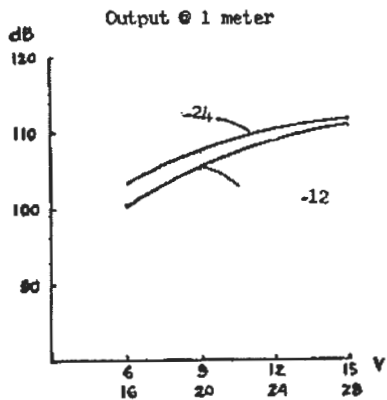

3-TONE BUZZER

BRP3922L-CT3 Series

Dimensions in mm.

SPECIFICATIONS:

Model No.	BRP3922L-12-CT3	BRP3922L-24-CT3
Rated Voltage (V)	12	24
Operating Voltage (V)	6 ~ 15	16 ~ 28
Current @ Rated Voltage (mA)	95	85
Output @ Rated Voltage (dB/1m)	107	109
Frequency (KHz)	2.8	
Temperature (C)	-20 to + 70	

WIRE LENGTH: Red & Black: 152mm +/- 10%
Green, Yellow & Orange: 69mm +/- 10%

INTERVOX
International ©
INTERNATIONAL COMPONENTS CORPORATION
215 MCCORMICK DRIVE, BOHEMIA, NY 11716
FAX: 631-952-9595 FAX: 631-952-9597

Title:

3-Tone Buzzer

Intervox Model #

BRP3922L-CT3

Rev
A

Scale:

Date: 06/26/93

Sheet 1 of 1