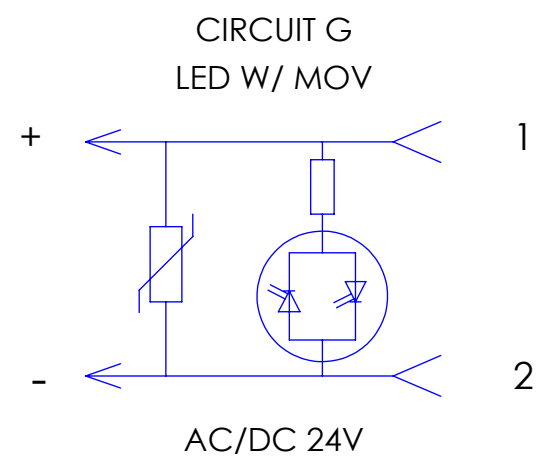

PIN #	COLOR
1	BROWN
2	BLUE
GND	GREEN / YELLOW

REVISIONS		
REV.	DESCRIPTION	DATE
A	REDRAWN IN SW	3/30/2010
B	CHANGED OVERMOLD	2/20/2014

TABLE A		
P/N	L	STD?
VAG-120-00	39" [1M]	NO
VAG-220-00	79" [2M]	YES
VAG-320-00	118" [3M]	NO
VAG-420-00	157" [4M]	NO
VAG-520-00	197" [5M]	YES
VAG-620-00	236" [6M]	NO
VAG-A20-00	393" [10M]	YES

PARTS LISTED AS NOT BEING STANDARD  
MAY REQUIRE MINIMUM ORDERS

MATERIALS	
BODY:	TPE
CONTACTS:	SILVER PLATED COPPER ALLOY
CABLE:	BLACK 18/3 OIL RESISTANT
SCREW:	ZINC PLATED STEEL

**PROPRIETARY AND CONFIDENTIAL**  
THE INFORMATION CONTAINED IN THIS DRAWING IS THE SOLE PROPERTY OF MENCOM CORPORATION. ANY REPRODUCTION IN PART OR AS A WHOLE WITHOUT THE WRITTEN PERMISSION OF MENCOM CORPORATION IS PROHIBITED.

VOLTS	24VAC/DC
AMPS	10A
SPECIFICATIONS	

UNLESS OTHERWISE SPECIFIED:  
DIMENSIONS ARE IN METERS AND MILLIMETERS

MATERIAL

FINISH

DO NOT SCALE DRAWING

NAME	BEM
DRAWN	
CHECKED	
ENG APPR.	
MFG APPR.	
Q.A.	
COMMENTS:	

MENCOM CORPORATION		
TITLE: DIN A 24V MOV LED 2+E		
SIZE <b>B</b>	DWG. NO. VAG-ZZ20-00	REV <b>B</b>
SCALE: 3:2	WEIGHT:	SHEET 1 OF 1