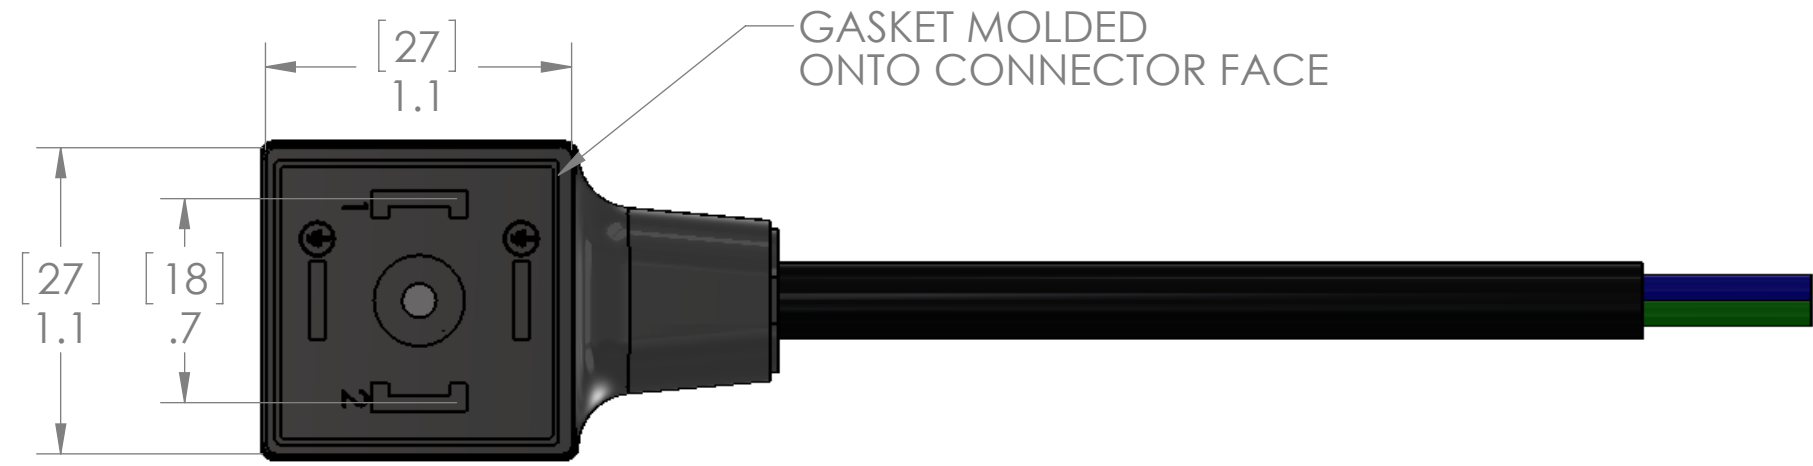

PIN #	COLOR
1	BROWN
2	BLUE
GND	GREEN / YELLOW

REVISIONS		
REV.	DESCRIPTION	DATE
A	REDRAWN IN SW	3/30/2010
B	CHANGED OVERMOLD	2/20/2014

TABLE A		
P/N	L	STD?
VAG-120-00	39" [1M]	NO
VAG-220-00	79" [2M]	YES
VAG-320-00	118" [3M]	NO
VAG-420-00	157" [4M]	NO
VAG-520-00	197" [5M]	YES
VAG-620-00	236" [6M]	NO
VAG-A20-00	393" [10M]	YES

PARTS LISTED AS NOT BEING STANDARD  
MAY REQUIRE MINIMUM ORDERS

MATERIALS	
BODY:	TPE
CONTACTS:	SILVER PLATED COPPER ALLOY
CABLE:	BLACK 18/3 OIL RESISTANT
SCREW:	ZINC PLATED STEEL

**PROPRIETARY AND CONFIDENTIAL**  
THE INFORMATION CONTAINED IN THIS DRAWING IS THE SOLE PROPERTY OF MENCOM CORPORATION. ANY REPRODUCTION IN PART OR AS A WHOLE WITHOUT THE WRITTEN PERMISSION OF MENCOM CORPORATION IS PROHIBITED.

VOLTS	24VAC/DC
AMPS	10A
SPECIFICATIONS	

UNLESS OTHERWISE SPECIFIED:  
DIMENSIONS ARE IN METERS AND MILLIMETERS

MATERIAL

FINISH

DO NOT SCALE DRAWING

NAME	BEM
DRAWN	
CHECKED	
ENG APPR.	
MFG APPR.	
Q.A.	
COMMENTS:	

MENCOM CORPORATION		
TITLE: DIN A 24V MOV LED 2+E		
SIZE <b>B</b>	DWG. NO. VAG-ZZ20-00	REV <b>B</b>
SCALE: 3:2	WEIGHT:	SHEET 1 OF 1