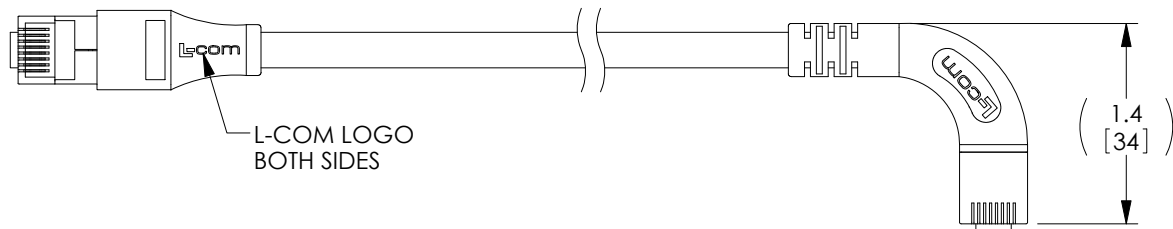

THE INFORMATION CONTAINED IN THIS DRAWING IS THE SOLE PROPERTY OF L-COM, INC. ANY REPRODUCTION IN PART OR WHOLE WITHOUT THE WRITTEN PERMISSION OF L-COM, INC. IS PROHIBITED.

REVISIONS			
REV	DESCRIPTION	DATE	APPROVED
A	INITIAL RELEASE	3/13/12	D.GRIFFIN
B	ECN6442: ADDED CHANNEL RATING NOTE	1/22/13	D. DESJARDIN
C	ECN 7579: CH'G P2 BOOT TO LSZH FROM PVC. UPDATED ROHS	9/2/14	D. CASTRO
D	ECN 7667: REMOVE CHANNEL RATING NOTE AND ALL LENGTHS OVER 30 FT	11/12/14	D.FRISIELLO

NOTES:

1. PLUG CONFORMS TO TIA-1096
2. CABLE ASSEMBLY SHALL BE TESTED FOR CONTINUITY.
3. CABLE ASSEMBLY SHALL BE INDIVIDUALLY PACKAGED IN ACCORDANCE WITH L-COM SPECIFICATION PS-0031.

REGULATORY COMPLIANCE:
CE2011/65/EU (RoHS DIRECTIVE)

UNLESS OTHERWISE SPECIFIED, DIMENSIONS ARE IN INCHES [mm] OVERALL CABLE LENGTH TOLERANCE: ≤12 [305] = +1 [25] / -0 >12 [305] ≤60 [1524] = +2 [51] / -0 >60 [1524] ≤120 [3048] = +4 [102] / -0 >120 [3048] ≤300 [7620] = +6 [152] / -0 >300 [7620] = +5% / -0%	APPROVALS	DATE		45 BEECHWOOD DRIVE NORTH ANDOVER, MA 01845
	DRAWN BY D. DESJARDIN	3/6/12		CATEGORY TELECOM/MODULAR
ALL OTHER DIMENSIONAL TOLERANCES: .X = ±.2 [5.08] .XX = ±.02 [1.51] .XXX = ±.005 [1.13]	CHECKED BY J. RUST	3/8/12	PRODUCT DESCRIPTION C6 PVC FTP STR-RGT	
PROJECTION 	APPROVED BY D. GALLAGHER	3/8/12	CONFIGURATION DETAILS OF UNDIMENSIONED FEATURES MAY VARY	
	COLOR VARIATIONS MAY OCCUR		SIZE A	FSCM NO. 43321
			DWG. NO. TRD695SRA7	REV. D
			SCALE: NONE	CAD FILE: TRD695SRA7.SLDDRW
				SHEET 1 OF 2