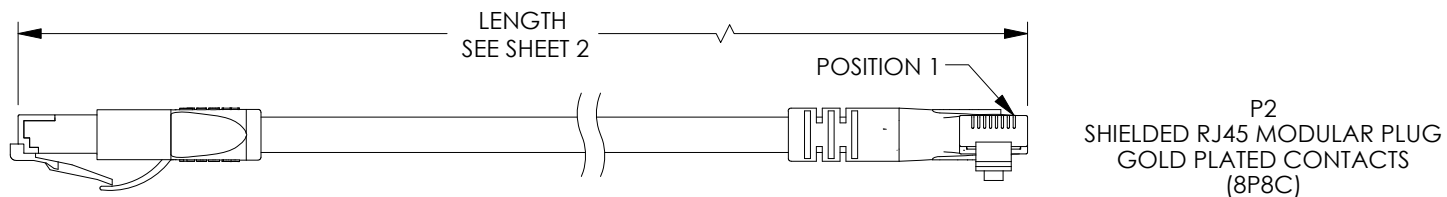

THE INFORMATION CONTAINED IN THIS DRAWING IS THE SOLE PROPERTY OF L-COM, INC. ANY REPRODUCTION IN PART OR WHOLE WITHOUT THE WRITTEN PERMISSION OF L-COM, INC. IS PROHIBITED.

REVISIONS			
REV	DESCRIPTION	DATE	APPROVED
A	INITIAL RELEASE	3/13/12	D.GRIFFIN
B	ECN6442: ADDED CHANNEL RATING NOTE	1/22/13	D. DESJARDIN
C	ECN 7579: CH'G P2 BOOT TO LSZH FROM PVC. UPDATED ROHS	9/2/14	D. CASTRO
D	ECN 7667: REMOVE CHANNEL RATING NOTE AND ALL LENGTHS OVER 30 FT	11/12/14	D.FRISIELLO

NOTES:

1. PLUG CONFORMS TO TIA-1096
2. CABLE ASSEMBLY SHALL BE TESTED FOR CONTINUITY.
3. CABLE ASSEMBLY SHALL BE INDIVIDUALLY PACKAGED IN ACCORDANCE WITH L-COM SPECIFICATION PS-0031.

REGULATORY COMPLIANCE:
CE2011/65/EU (RoHS DIRECTIVE)

UNLESS OTHERWISE SPECIFIED, DIMENSIONS ARE IN INCHES [mm] OVERALL CABLE LENGTH TOLERANCE: ≤12 [305] = +1 [25] / -0 >12 [305] ≤60 [1524] = +2 [51] / -0 >60 [1524] ≤120 [3048] = +4 [102] / -0 >120 [3048] ≤300 [7620] = +6 [152] / -0 >300 [7620] = +5% / -0%	APPROVALS	DATE		45 BEECHWOOD DRIVE NORTH ANDOVER, MA 01845
	DRAWN BY D. DESJARDIN	3/6/12		CATEGORY TELECOM/MODULAR
ALL OTHER DIMENSIONAL TOLERANCES: .X = ±.2 [5.08] .XX = ±.02 [1.51] .XXX = ±.005 [1.13]	CHECKED BY J. RUST	3/8/12	PRODUCT DESCRIPTION C6 PVC FTP STR-RGT	
PROJECTION 	APPROVED BY D. GALLAGHER	3/8/12	CONFIGURATION DETAILS OF UNDIMENSIONED FEATURES MAY VARY	
	COLOR VARIATIONS MAY OCCUR		SIZE A	FSCM NO. 43321
			DWG. NO. TRD695SRA7	REV. D
			SCALE: NONE	CAD FILE: TRD695SRA7.SLDDRW
				SHEET 1 OF 2