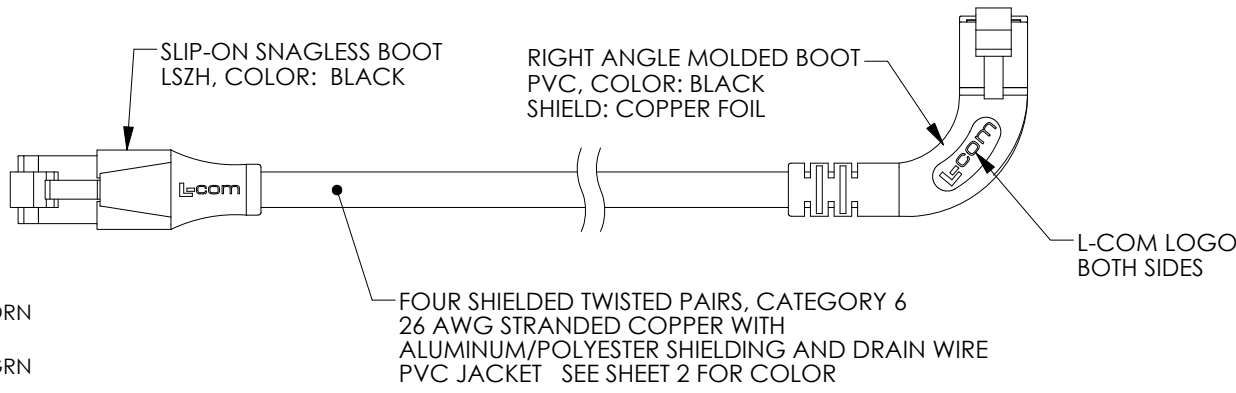

THE INFORMATION CONTAINED IN THIS DRAWING IS THE SOLE PROPERTY OF L-COM, INC. ANY REPRODUCTION IN PART OR WHOLE WITHOUT THE WRITTEN PERMISSION OF L-COM, INC. IS PROHIBITED.

REVISIONS			
REV	DESCRIPTION	DATE	APPROVED
A	INITIAL RELEASE	3/13/12	D.GRIFFIN
B	ECN6442: ADDED CHANNEL RATING NOTE	1/22/13	D. DESJARDIN
C	ECN 7579: CH'G P2 BOOT TO LSZH FROM PVC. UPDATED ROHS	9/2/14	D. CASTRO
D	ECN 7667: REMOVE CHANNEL RATING NOTE AND ALL LENGTHS OVER 30 FT	11/12/14	D.FRISIELLO

NOTES:

1. PLUG CONFORMS TO TIA-1096
2. CABLE ASSEMBLY SHALL BE TESTED FOR CONTINUITY.
3. CABLE ASSEMBLY SHALL BE INDIVIDUALLY PACKAGED IN ACCORDANCE WITH L-COM SPECIFICATION PS-0031.

REGULATORY COMPLIANCE:
CE2011/65/EU (RoHS DIRECTIVE)