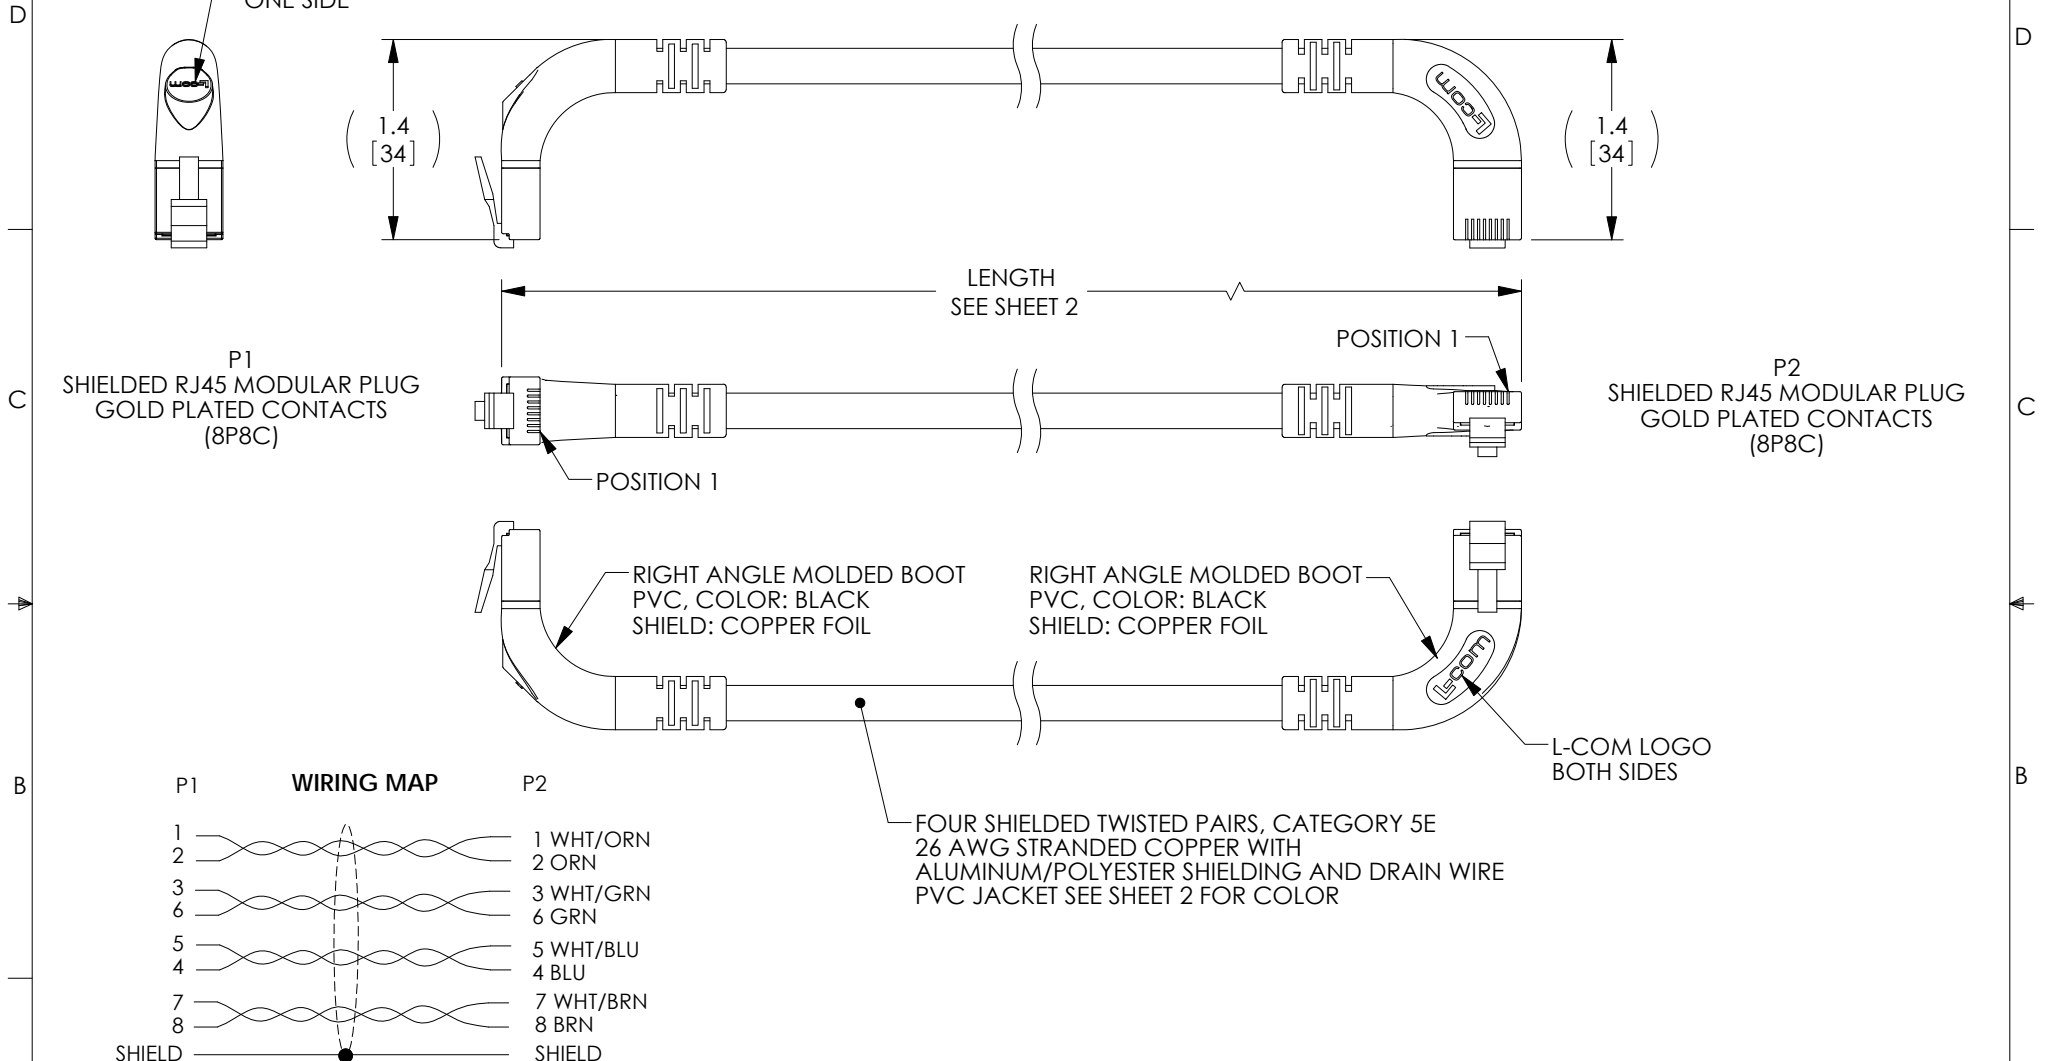

FOUR SHIELDED TWISTED PAIRS, CATEGORY 5E  
26 AWG STRANDED COPPER WITH  
ALUMINUM/POLYESTER SHIELDING AND DRAIN WIRE  
PVC JACKET SEE SHEET 2 FOR COLOR

**NOTES:**

1. PLUG CONFORMS TO TIA-1096
2. CABLE ASSEMBLY SHALL BE TESTED FOR CONTINUITY.
3. CABLE ASSEMBLY SHALL BE INDIVIDUALLY PACKAGED IN ACCORDANCE WITH L-COM SPECIFICATION PS-0031.

**REGULATORY COMPLIANCE:**  
CE2011/65/EU(RoHS DIRECTIVE)

UNLESS OTHERWISE SPECIFIED, DIMENSIONS ARE IN INCHES [mm] OVERALL CABLE LENGTH TOLERANCE: ≤12 [305] = +1 [25] / -0 >12 [305] ≤60 [1524] = +2 [51] / -0 >60 [1524] ≤120 [3048] = +4 [102] / -0 >120 [3048] ≤300 [7620] = +6 [152] / -0 >300 [7620] = +5% / -0%	APPROVALS	DATE		45 BEECHWOOD DRIVE NORTH ANDOVER, MA 01845
	DRAWN BY D. DESJARDIN	3/2/12		
ALL OTHER DIMENSIONAL TOLERANCES: .X = ±.2 [5.08] .XX = ±.02 [1.51] .XXX = ±.005 [1.13]	CHECKED BY J. RUST	3/6/12	CATEGORY TELECOM/MODULAR	
	APPROVED BY D. GALLAGHER	3/6/12	PRODUCT DESCRIPTION C5E PVC FTP RGT-UP	
PROJECTION 	CONFIGURATION DETAILS OF UNDIMENSIONED FEATURES MAY VARY		SIZE <b>A</b>	FSCM NO. <b>43321</b>
	COLOR VARIATIONS MAY OCCUR		DWG. NO. TRD815SRA12	REV. <b>C</b>
			SCALE: NONE	CAD FILE: TRD815SRA12.SLDDRW
			SHEET 1 OF 2	