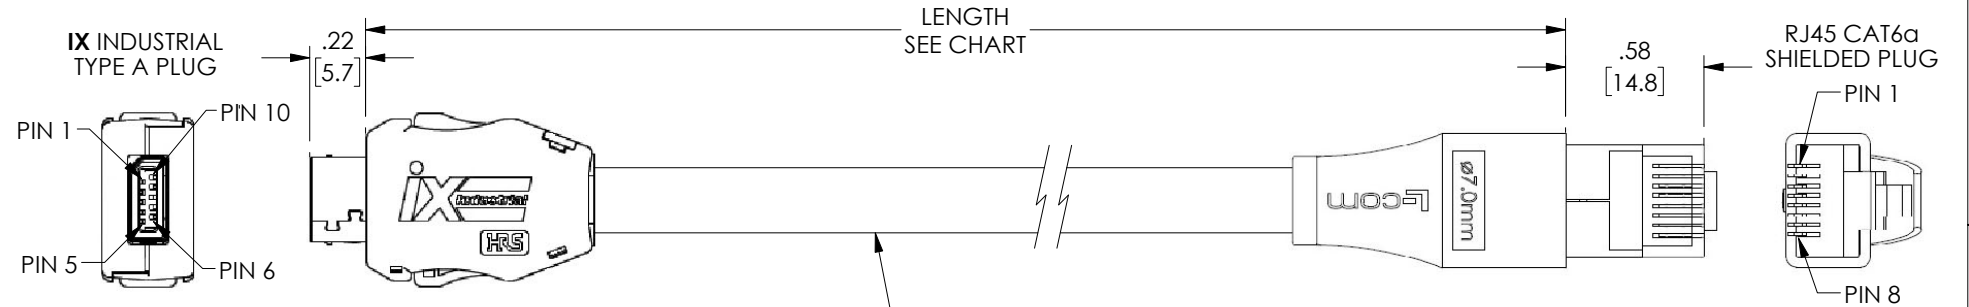

THE INFORMATION CONTAINED IN THIS DRAWING IS THE SOLE PROPERTY OF L-COM, INC. ANY REPRODUCTION IN PART OR WHOLE WITHOUT THE WRITTEN PERMISSION OF L-COM, INC. IS PROHIBITED.

PIN ASSIGNMENT

IX PIN #	COLOR	RJ45 PIN #
1	ORN/WHT	1
2	ORN	2
3		
4	BLU	4
5	BLU/WHT	5
6	GRN/WHT	3
7	GRN	6
8		
9	BRN/WHT	7
10	BRN	8
SHIELD	SHELL	SHELL

REVISIONS			
REV	DESCRIPTION	DATE	APPROVED
A	INITIAL RELEASE	03/19/2021	GUTTA DAURO

MODEL #	LENGTH		
	CM	M	(FT)
TRGIX603IN-TEL-20CM	20	(.2)	(.66)
TRGIX603IN-TEL-30CM	30	(.3)	(.98)
TRGIX603IN-TEL-50CM	50	(.5)	(1.64)
TRGIX603IN-TEL-1M	(100)	1	(3.28)
TRGIX603IN-TEL-1.5M	(150)	1.5	(4.92)
TRGIX603IN-TEL-2M	(200)	2	(6.56)
TRGIX603IN-TEL-3M	(300)	3	(9.84)
TRGIX603IN-TEL-5M	(500)	5	(16.40)
TRGIX603IN-TEL-7.5M	(750)	7.5	(24.61)
TRGIX603IN-TEL-10M	(1000)	10	(32.81)

UNLESS OTHERWISE SPECIFIED, DIMENSIONS ARE IN INCHES [mm] OVERALL CABLE LENGTH TOLERANCE: ≤12 [305] = +1 [25] / -0 >12 [305] ≤60 [1524] = +2 [51] / -0 >60 [1524] ≤120 [3048] = +4 [102] / -0 >120 [3048] ≤300 [7620] = +6 [152] / -0 >300 [7620] = +5% / -0 ALL OTHER DIMENSIONAL TOLERANCES: .X = ± .2 [5] FRACTIONS ± 1/32 .XX = ± .02 [.5] ANGLES ± 1° .XXX = ± .005 [.13]	APPROVALS	DATE	 50 High Street, West Mill, North Andover, MA 01845 USA. Phone: 1.800.341.5266 1.978.682.6936
	DRAWN BY BPUCHASKI	03/19/2021	
CHECKED BY DFRISIELLO	03/19/2021	CATEGORY	TELECOM / MODULAR
APPROVED BY GUTTA DAURO	03/19/2021	PRODUCT DESCRIPTION	IXA-RJ45P, Cat6a SF/UTP Hi-Flex CMX TPE TEL
THIRD-ANGLE PROJECTION 	CONFIGURATION DETAILS OF UNDIMENSIONED FEATURES MAY VARY	COLOR VARIATIONS MAY OCCUR	SIZE A CAGE CODE 43321 ITEM NO. TRGIX603IN-TEL REV. A SCALE: NONE CAD FILE: TRGIX603IN-TEL.SLDDRW SHEET 1 OF 1